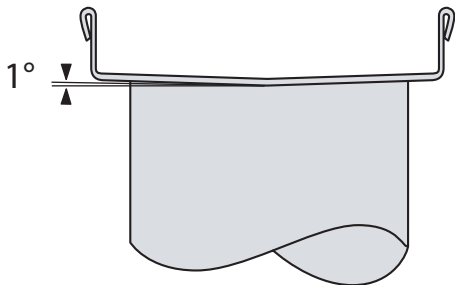

MODERN DESIGN LINEAR DRAINS

P.O. Box 8064, Atlanta, GA 31106
 p: 877.398.8110 f: 877.388.1239
 e: support@luxlineardrains.com
 www.lineardrains.com

▶ Linear Shower Drain - Wedgewire

Section A-A'

Standard Linear Drain Lengths

Length (Inches)	26"	30"	36"	40"	48"	60"
Finish = Satin Stainless Part No.	WW-26	WW-30	WW-36	WW-40	WW-48	WW-60