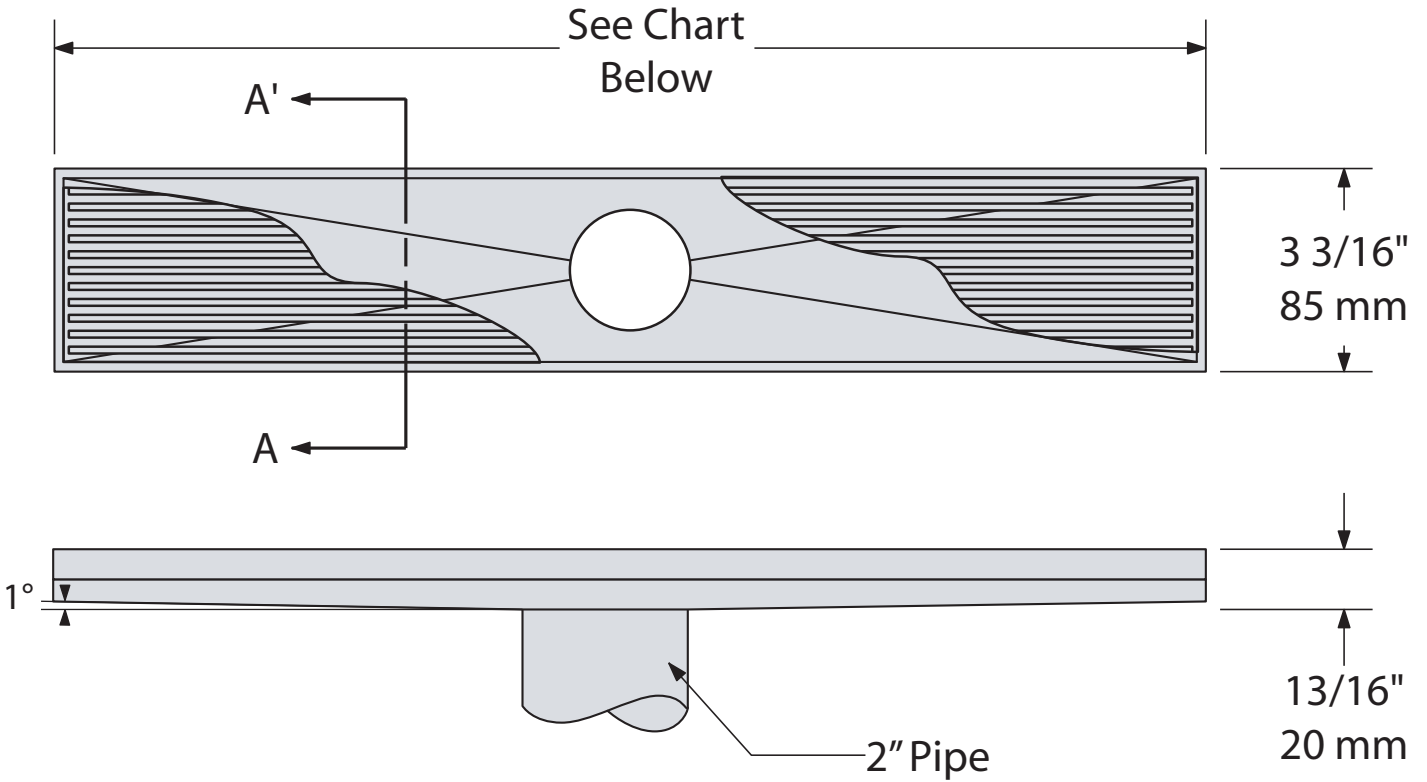

MODERN DESIGN LINEAR DRAINS

P.O. Box 8064, Atlanta, GA 31106
 p: 877.398.8110 f: 877.388.1239
 e: support@luxlineardrains.com
 www.lineardrains.com

▶ Linear Shower Drain - Wedgewire

Section A-A'

Standard Linear Drain Lengths

Length (Inches)	26"	30"	36"	40"	48"	60"
Finish = Satin Stainless Part No.	WW-26	WW-30	WW-36	WW-40	WW-48	WW-60