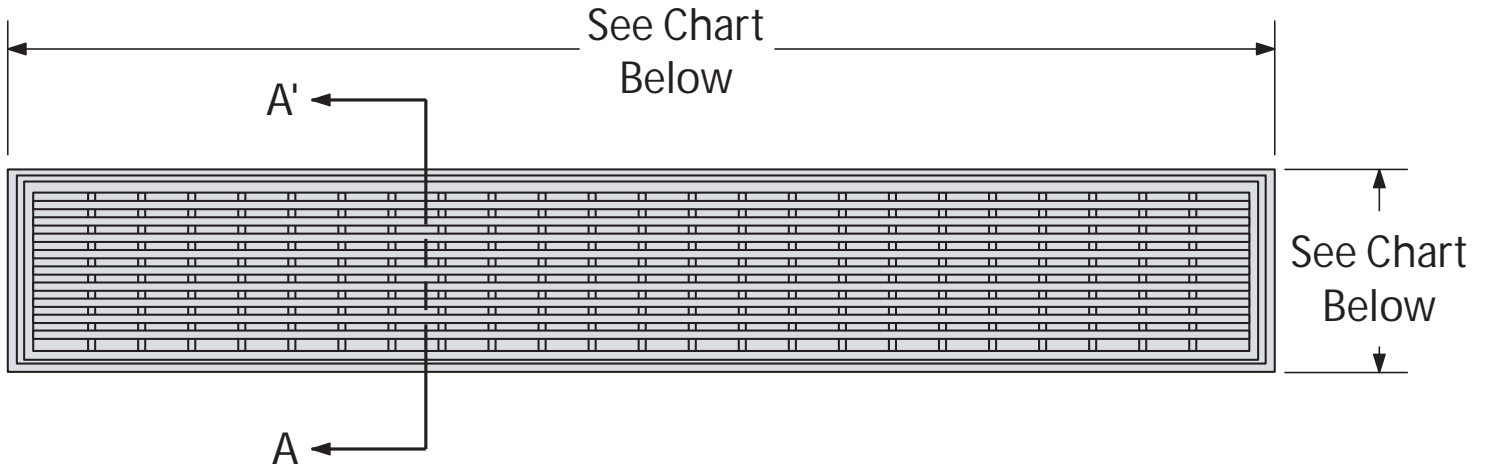

MODERN DESIGN LINEAR DRAINS

P.O. Box 8064, Atlanta, GA 31106  
 p: 877.398.8110 f: 877.388.1239  
 e: support@luxlineardrains.com  
 www.lineardrains.com

▶ Kitchen Bench Drain

Standard Linear Drain Lengths

Sizes (Inches)	18 x 4"	22 x 4"	28 x 4"	18 x 8"	22 x 8"
Finish = Satin Stainless Part No.	KDB-184	KDB-224	KDB-284	KDB-188	KDB-228