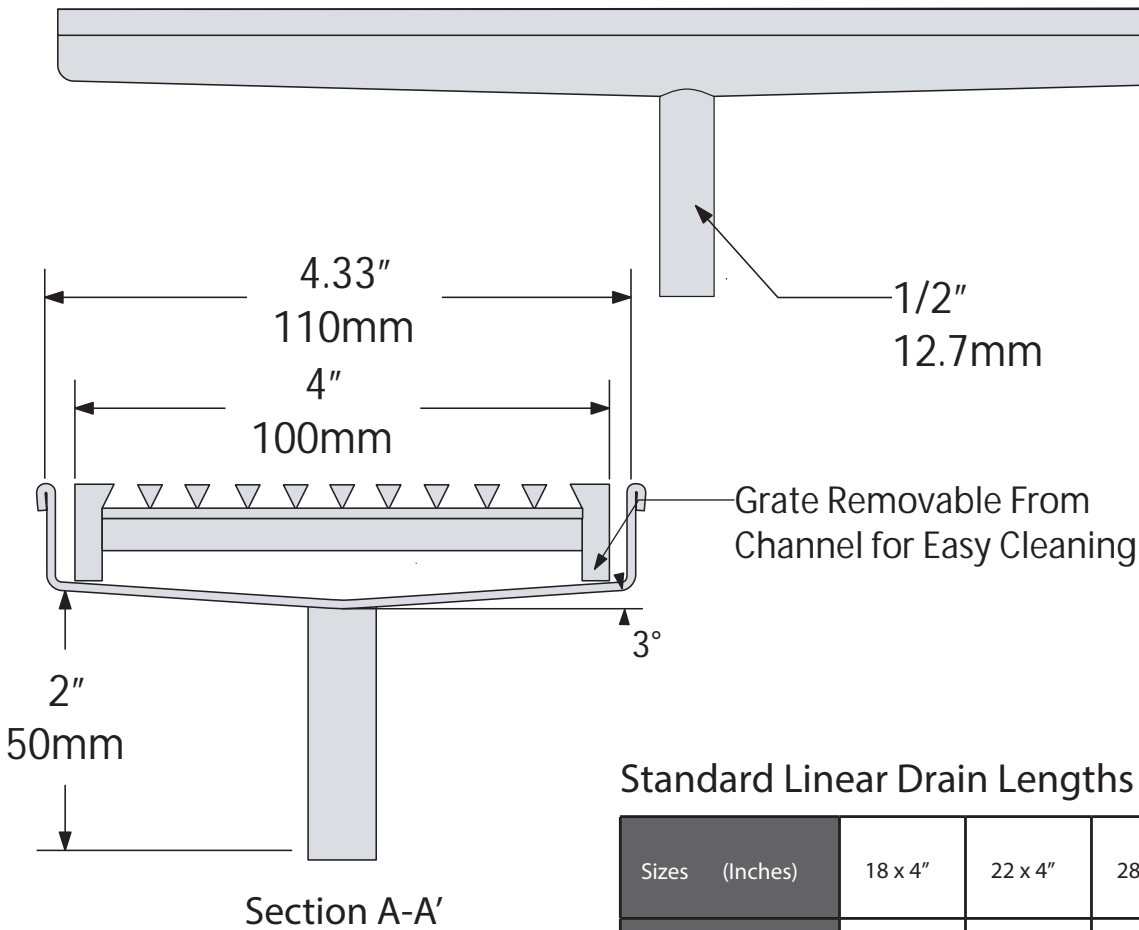

MODERN DESIGN LINEAR DRAINS

P.O. Box 8064, Atlanta, GA 31106  
 p: 877.398.8110 f: 877.388.1239  
 e: support@luxlineardrains.com  
 www.lineardrains.com

▶ Kitchen Bench Drain

Standard Linear Drain Lengths

Sizes (Inches)	18 x 4"	22 x 4"	28 x 4"	18 x 8"	22 x 8"
Finish = Satin Stainless Part No.	KDB-184	KDB-224	KDB-284	KDB-188	KDB-228