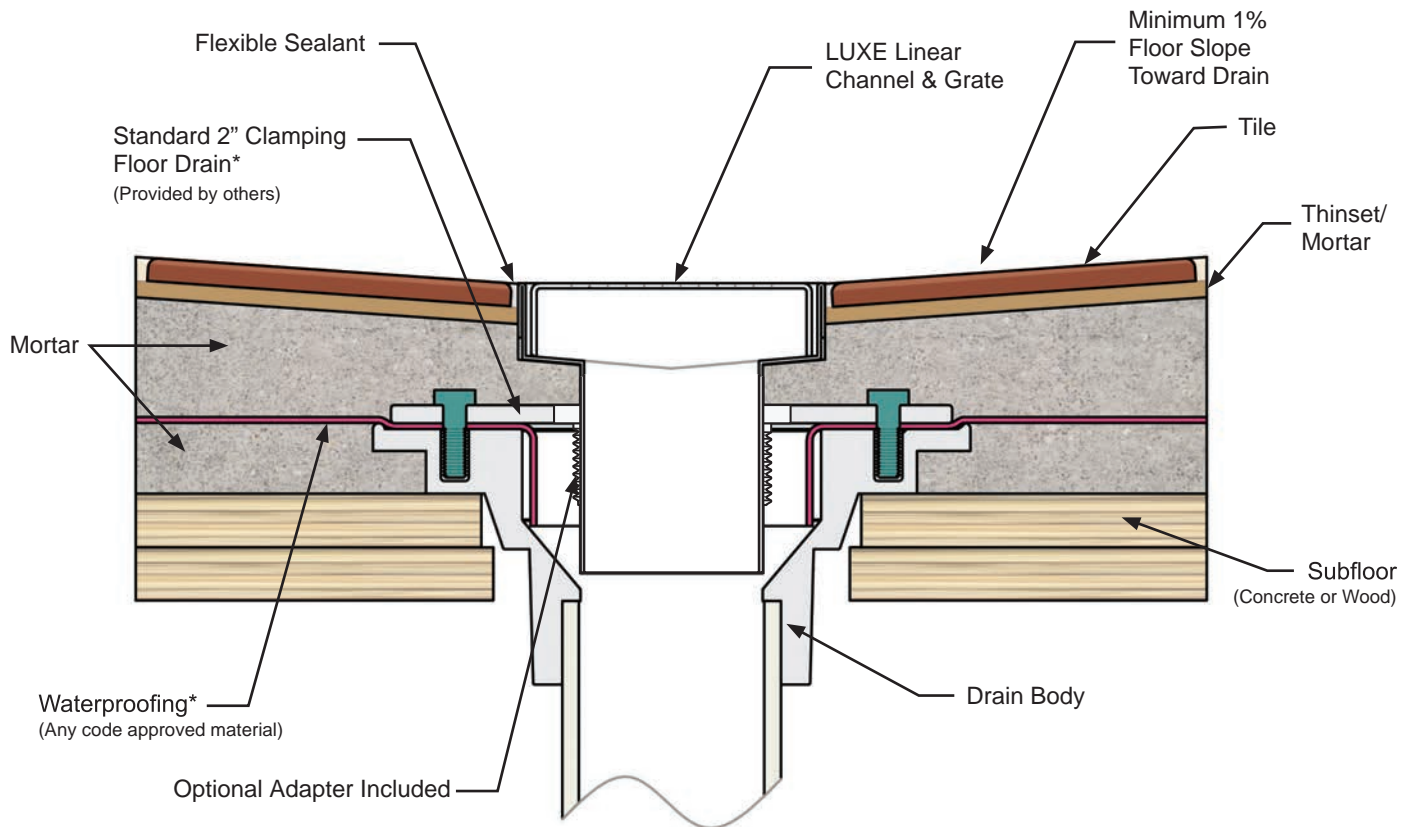

LUXE

MODERN DESIGN LINEAR DRAINS

► Linear Drain Installation Cross Section

NOTE:

- Any approved waterproofing material may be used: CPE/vinyl membrane, metal pan, paint/roll-on, hot mop or surface membranes.
- Floor drain (provided by others) may be constructed of ABS, PVC, cast steel or other materials. Optional adapter included
- Uncoupled connection between the linear drain outlet and drain body provides a weep gap to allow moisture to come through the tile bed to a path down and out of the drain body increasing the quality and longevity of the installation.