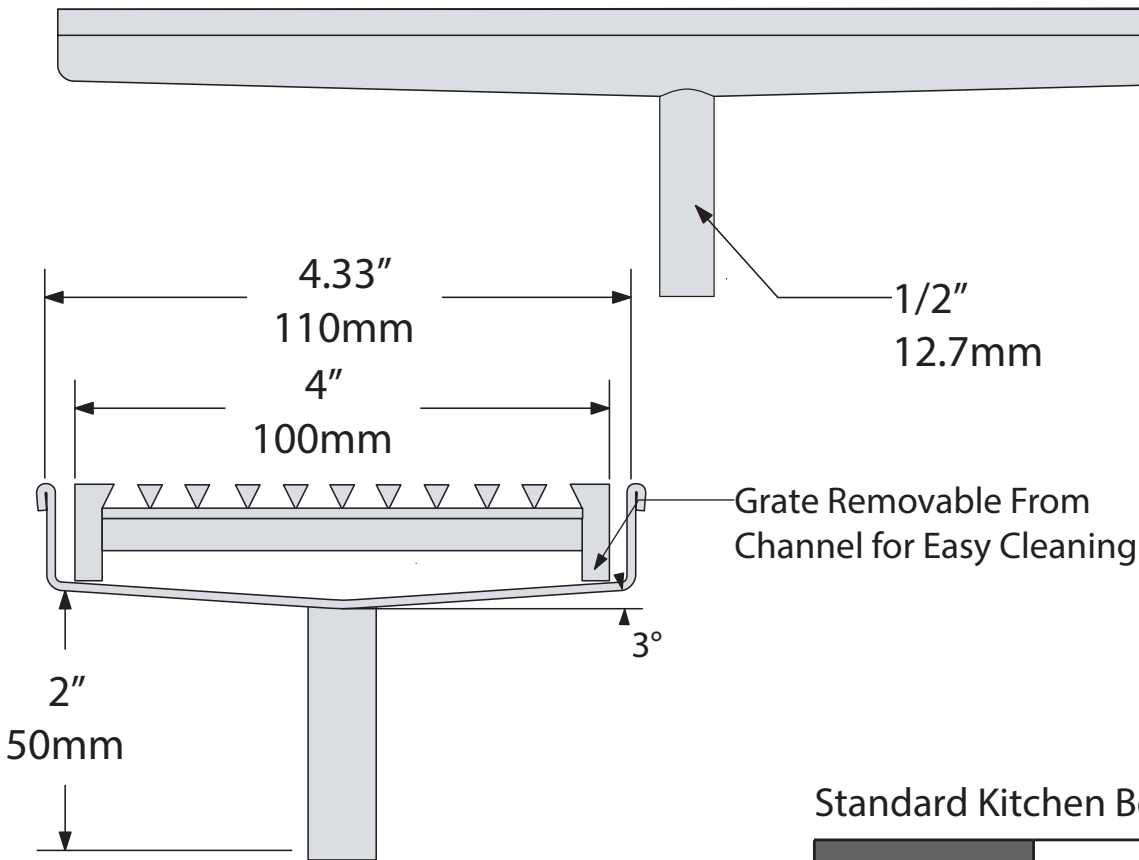

LINEAR DRAINS

P.O. Box 8064, Atlanta, GA 31106
 p: 877.398.8110 f: 877.388.1239
 e: sales@lineardrains.com
 www.lineardrains.com

▶ Kitchen Bench Drain

Section A-A'

Standard Kitchen Bench Drain Lengths

Sizes (Inches)	18 x 4"	22 x 4"	18 x 8"
Finish = Satin Stainless Part No.	KDB-184	KDB-224	KDB-188