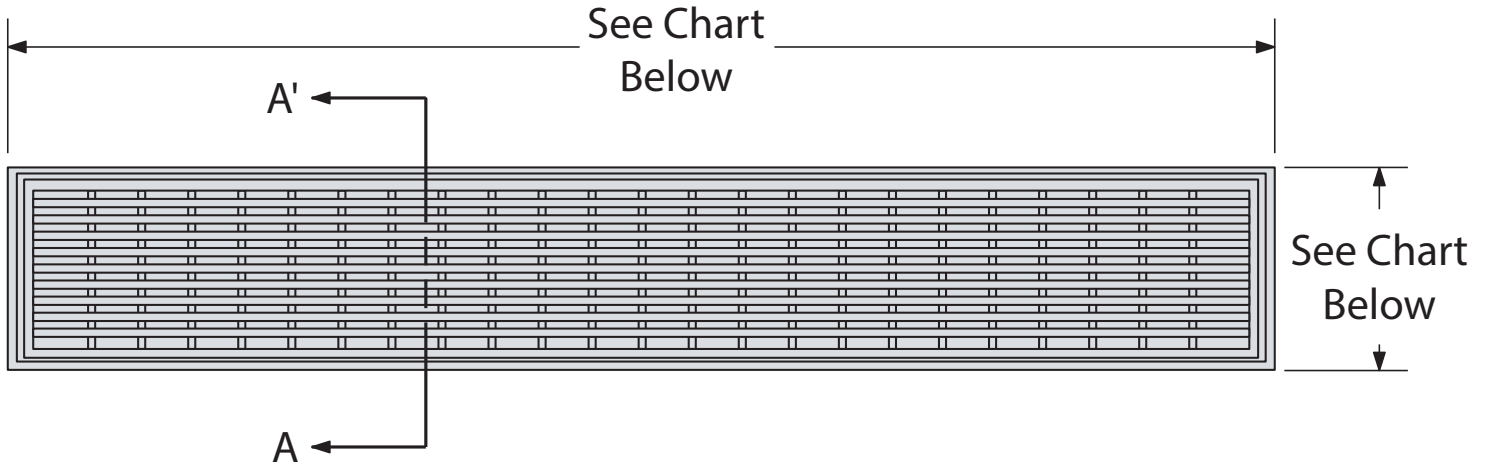

LINEAR DRAINS

P.O. Box 8064, Atlanta, GA 31106
 p: 877.398.8110 f: 877.388.1239
 e: sales@lineardrains.com
 www.lineardrains.com

▶ Kitchen Bench Drain

Section A-A'

Standard Kitchen Bench Drain Lengths

Sizes (Inches)	18 x 4"	22 x 4"	18 x 8"
Finish = Satin Stainless Part No.	KDB-184	KDB-224	KDB-188