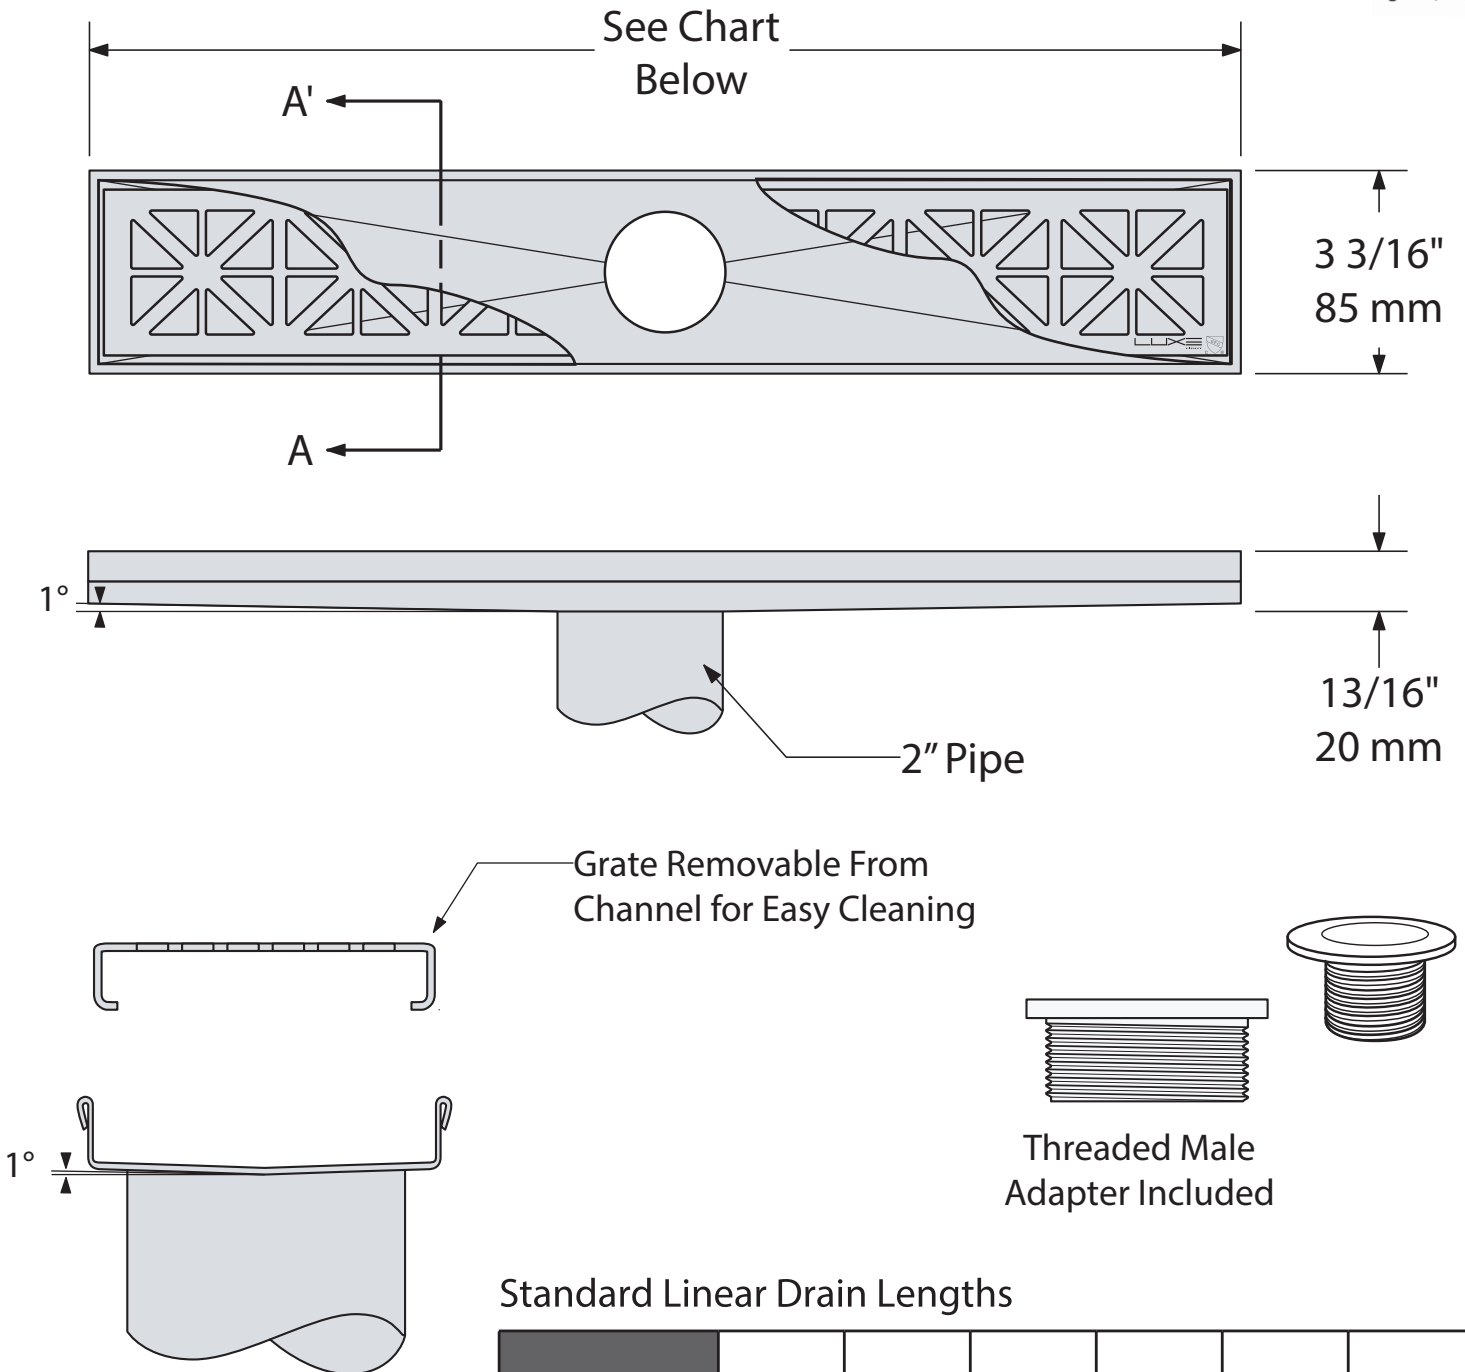

LINEAR DRAINS

P.O. Box 8064, Atlanta, GA 31106
 p: 877.398.8110 f. 877.388.1239
 e: sales@lineardrains.com
 www.lineardrains.com

▶ Linear Shower Drain - Roman

Section A-A'

Standard Linear Drain Lengths

Length (Inches)	26"	30"	36"	40"	48"	60"
Finish = Satin Stainless Part No.	RN-26	RN-30	RN-36	RN-40	RN-48	RN-60